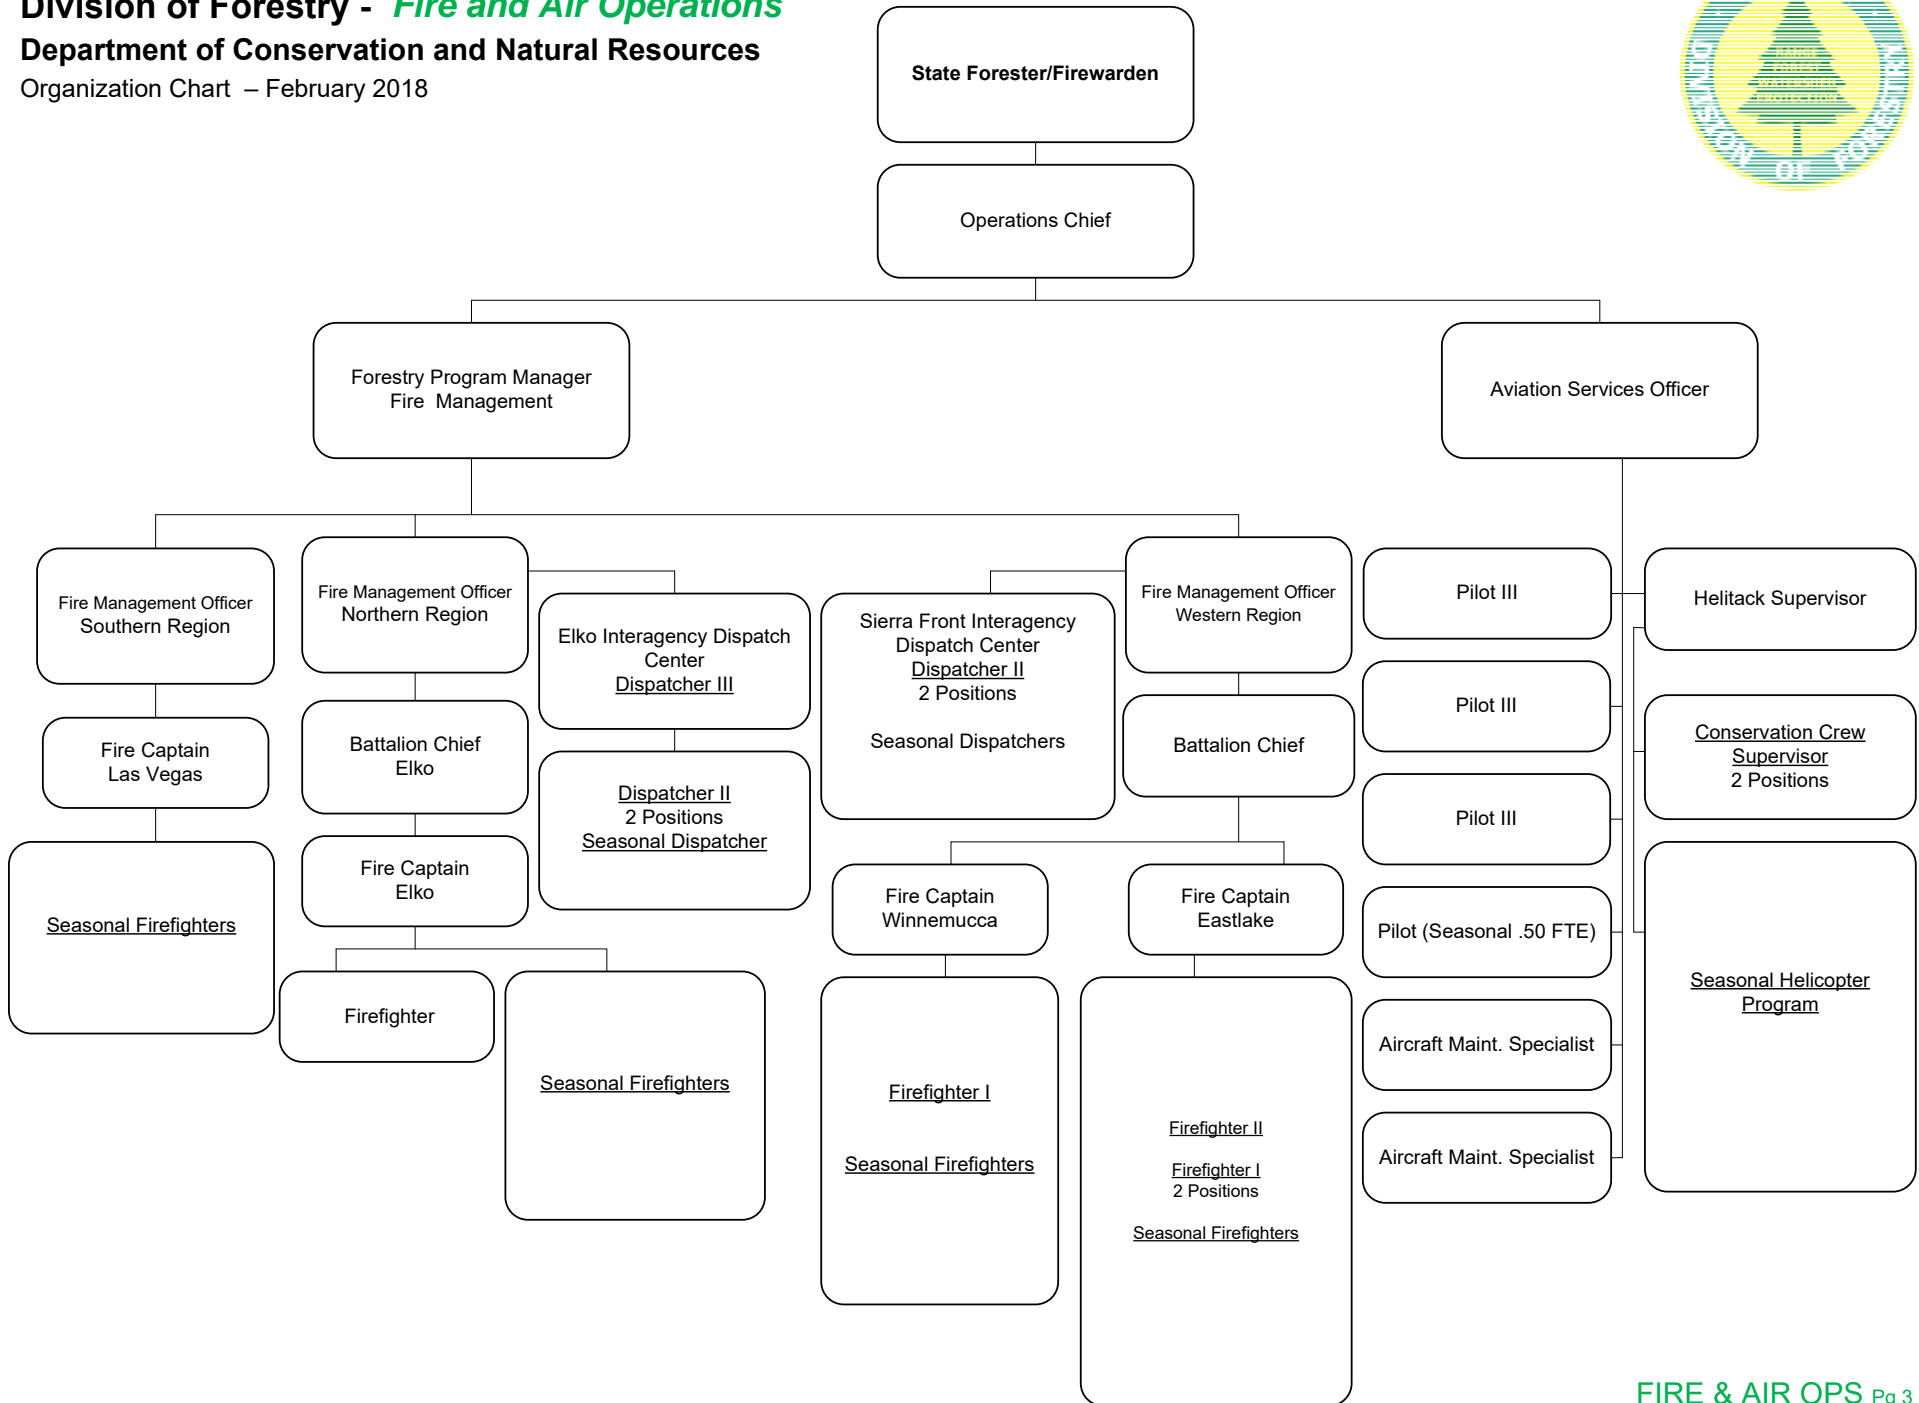

Division of Forestry - State Office
Department of Conservation and Natural Resources
 Organization Chart – February 2018

Division of Forestry - *Fiscal and Support*
Department of Conservation and Natural Resources
 Organization Chart – February 2018

Division of Forestry - *Fire and Air Operations*
Department of Conservation and Natural Resources
 Organization Chart – February 2018

Division of Forestry - Conservation Camp Program

Department of Conservation and Natural Resources

Organization Chart – February 2018

Division of Forestry - *Natural Resources*
Department of Conservation and Natural Resources
 Organization Chart – February 2018