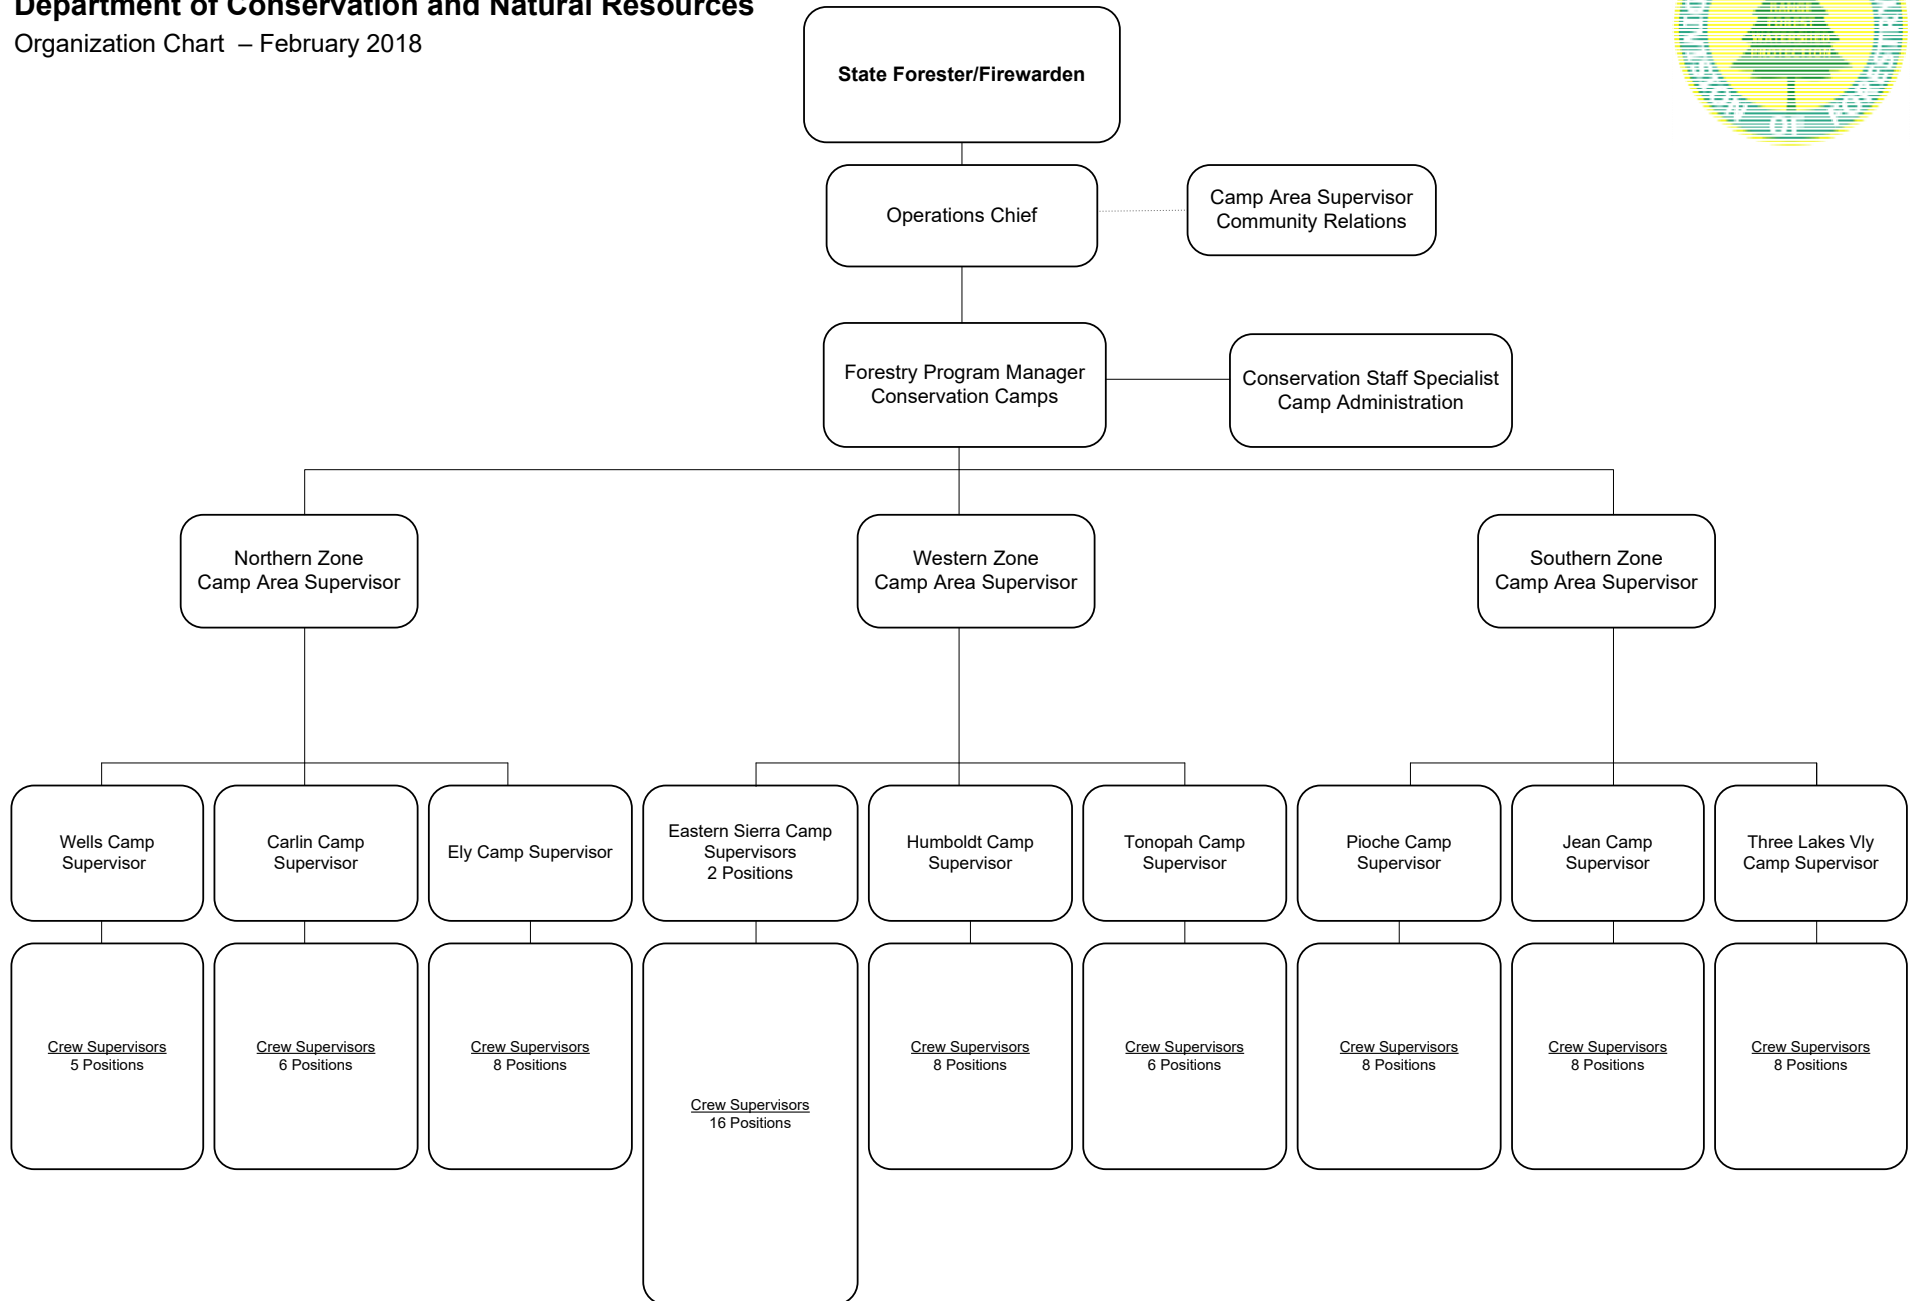

Division of Forestry - State Office
Department of Conservation and Natural Resources
 Organization Chart – February 2018

Division of Forestry - *Fiscal and Support*
Department of Conservation and Natural Resources
 Organization Chart – February 2018

Division of Forestry - *Fire and Air Operations*
Department of Conservation and Natural Resources
 Organization Chart – February 2018

Division of Forestry - Conservation Camp Program

Department of Conservation and Natural Resources

Organization Chart – February 2018

Division of Forestry - *Natural Resources*
Department of Conservation and Natural Resources
 Organization Chart – February 2018