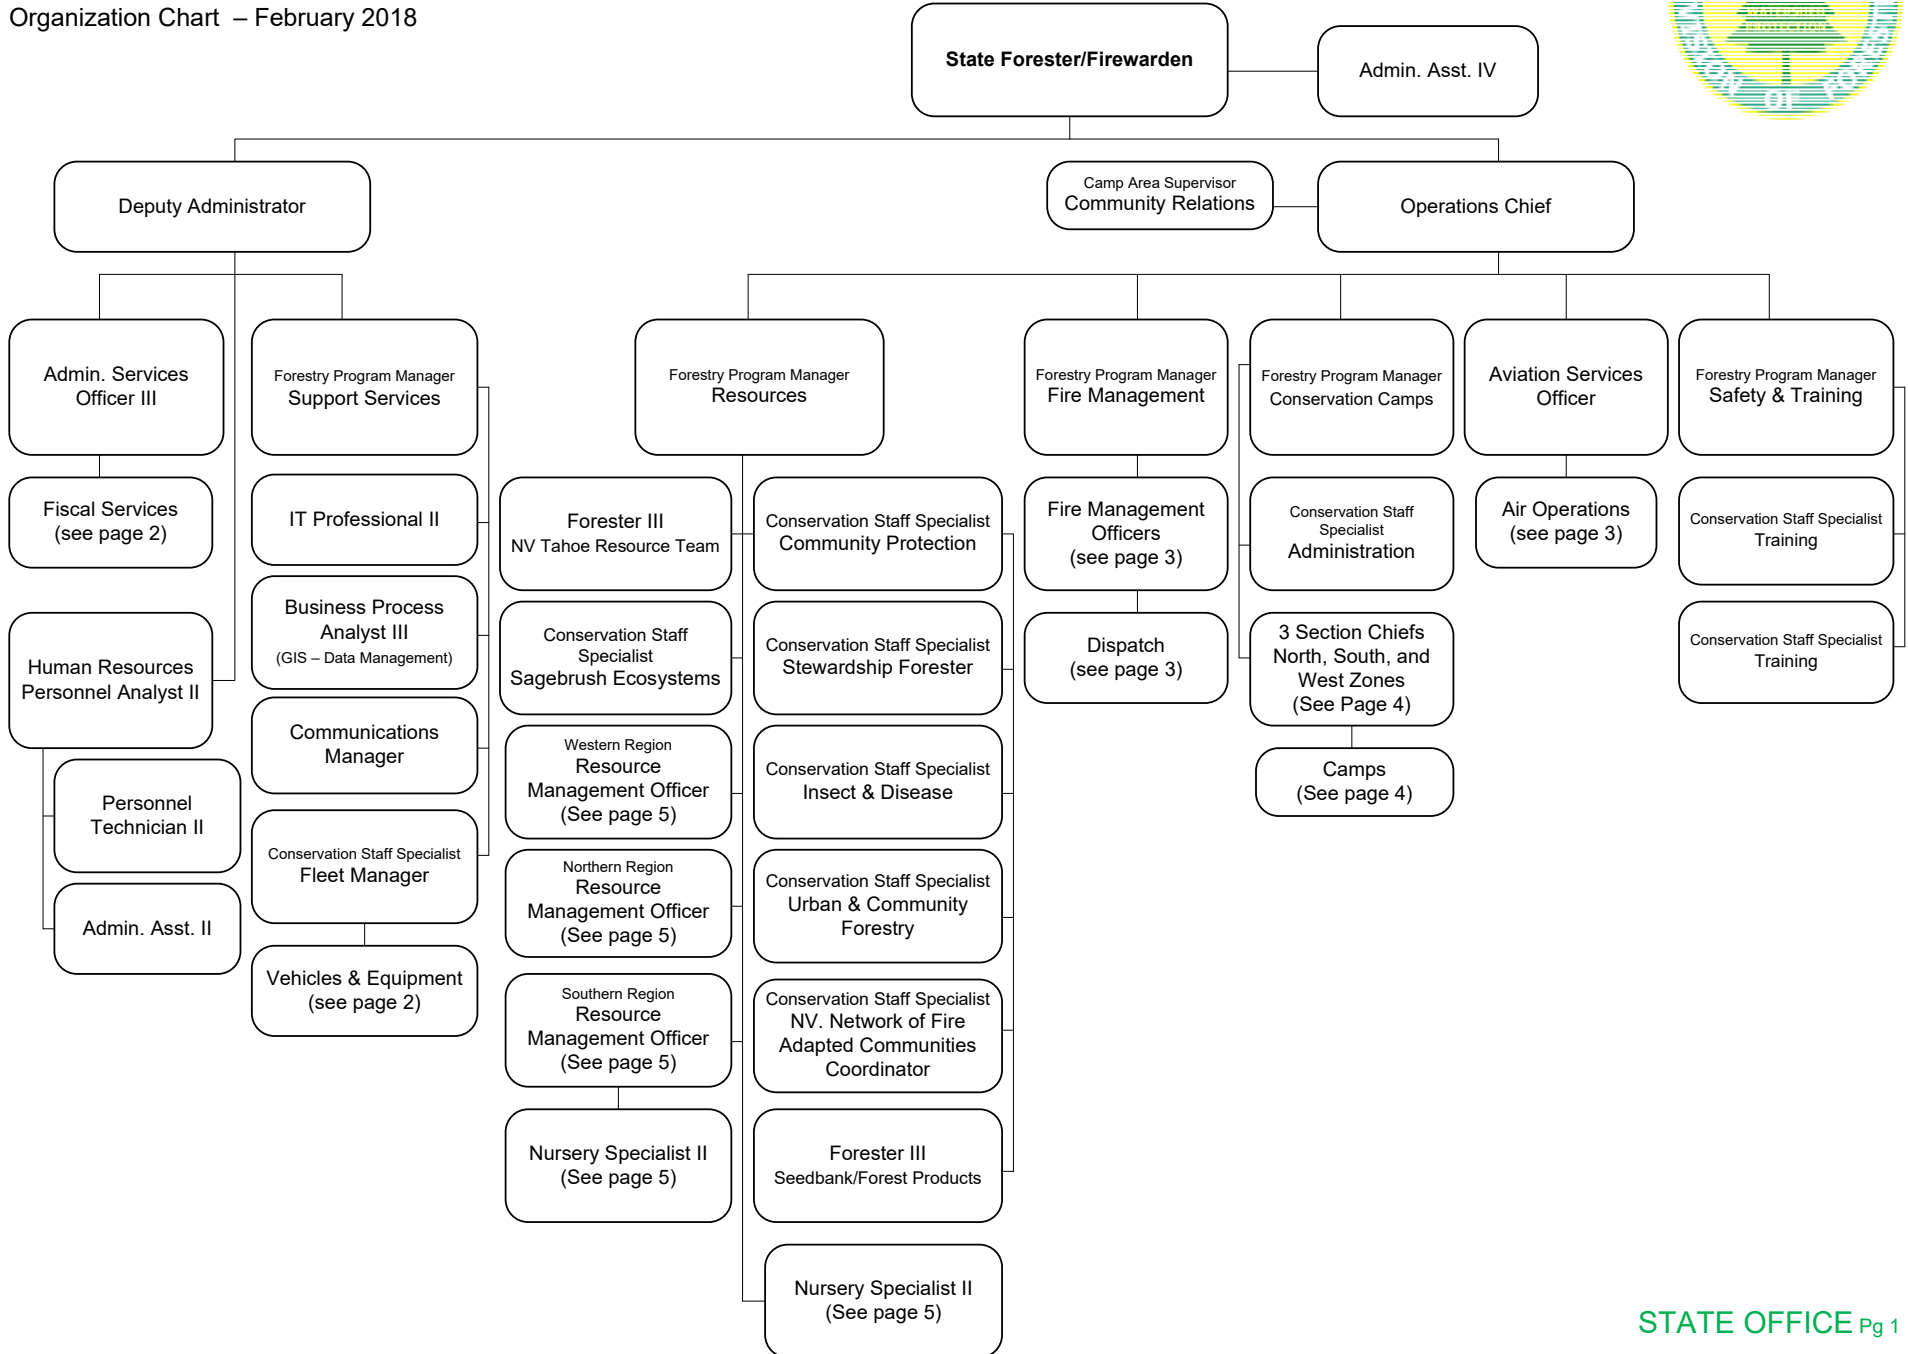

Division of Forestry - State Office
Department of Conservation and Natural Resources
 Organization Chart – February 2018

Division of Forestry - *Fiscal and Support*
Department of Conservation and Natural Resources
 Organization Chart – February 2018

Division of Forestry - *Fire and Air Operations*
Department of Conservation and Natural Resources
 Organization Chart – February 2018

Division of Forestry - Conservation Camp Program

Department of Conservation and Natural Resources

Organization Chart – February 2018

Division of Forestry - *Natural Resources*
Department of Conservation and Natural Resources
 Organization Chart – February 2018