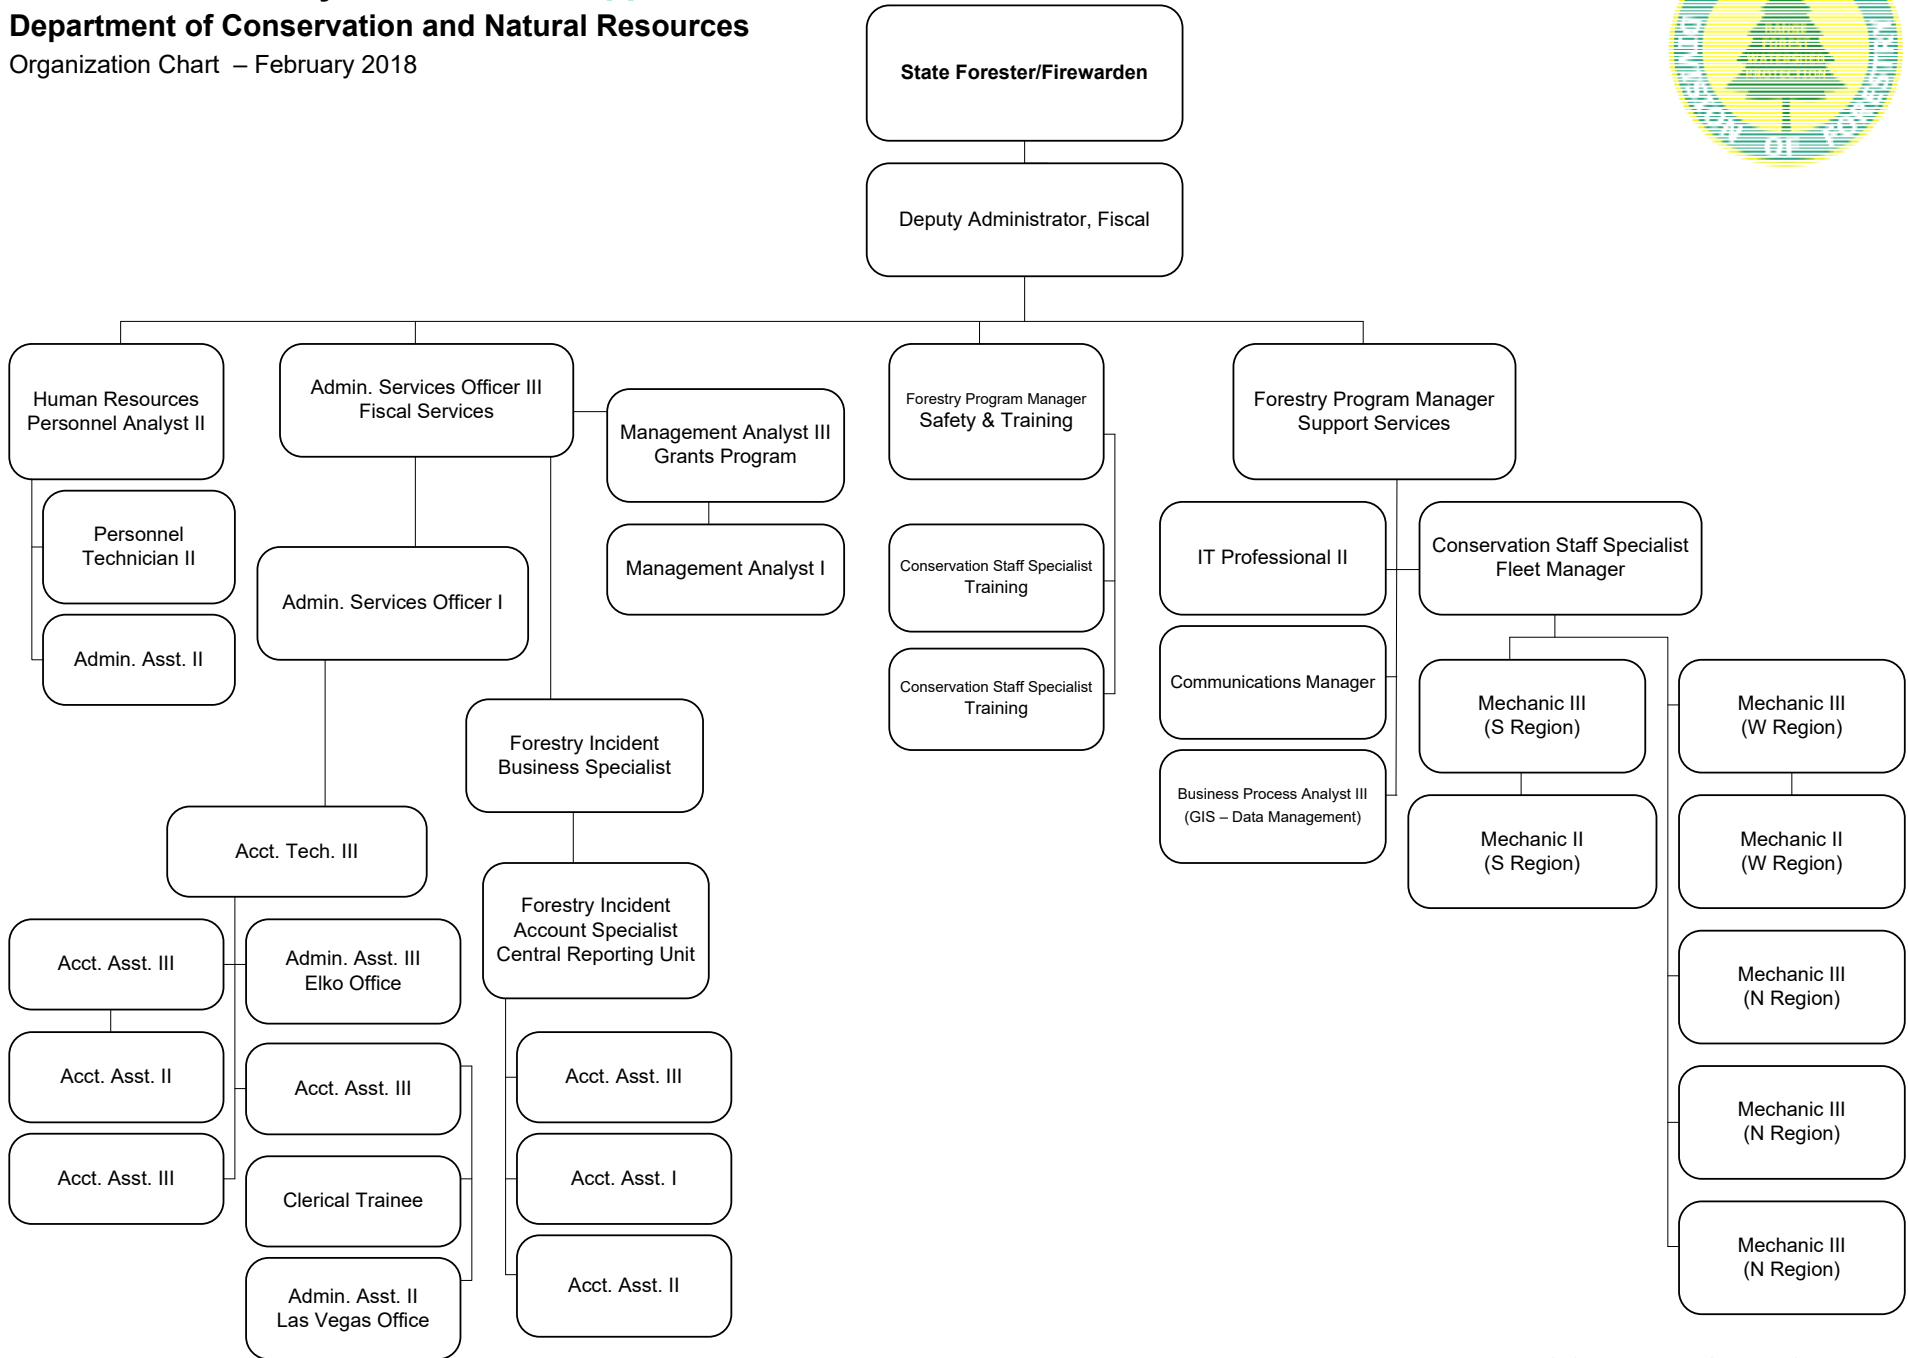

Division of Forestry - State Office
Department of Conservation and Natural Resources
 Organization Chart – February 2018

Division of Forestry - *Fiscal and Support*
Department of Conservation and Natural Resources
 Organization Chart – February 2018

Division of Forestry - *Fire and Air Operations*
Department of Conservation and Natural Resources
 Organization Chart – February 2018

Division of Forestry - Conservation Camp Program

Department of Conservation and Natural Resources

Organization Chart – February 2018

Division of Forestry - *Natural Resources*
Department of Conservation and Natural Resources
 Organization Chart – February 2018