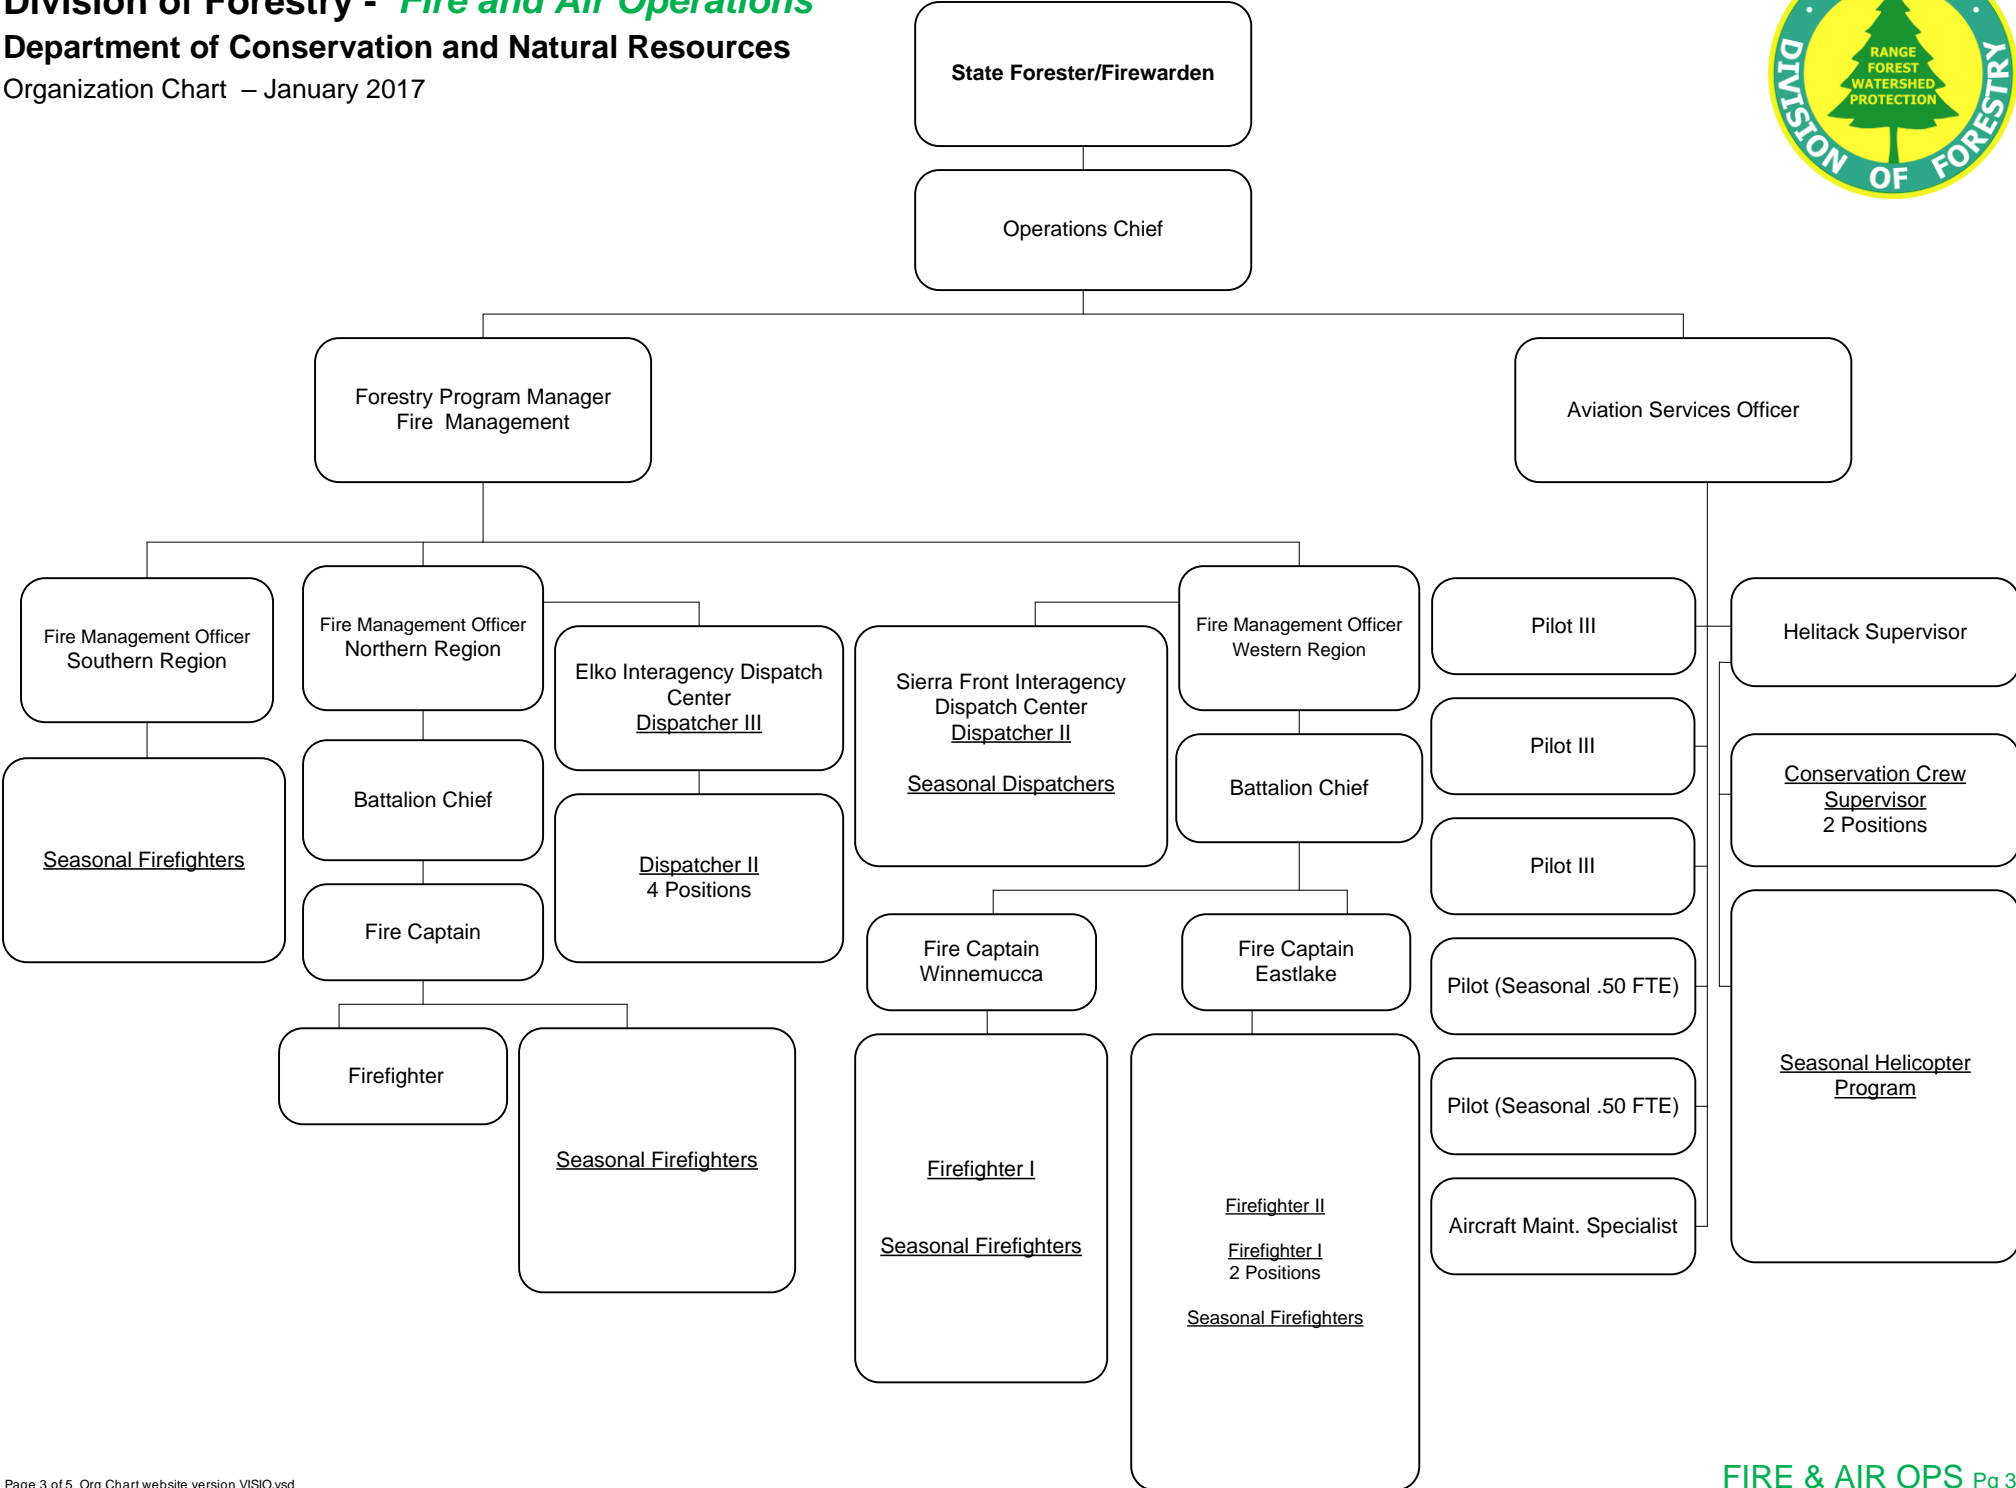

Division of Forestry - State Office
Department of Conservation and Natural Resources
 Organization Chart – January 2017

Division of Forestry - *Fiscal and Support*
Department of Conservation and Natural Resources
 Organization Chart – January 2017

Division of Forestry - *Fire and Air Operations*
Department of Conservation and Natural Resources
 Organization Chart – January 2017

Division of Forestry - Conservation Camp Program

Department of Conservation and Natural Resources

Organization Chart – January 2017

Division of Forestry - *Natural Resources*
Department of Conservation and Natural Resources
 Organization Chart – January 2017