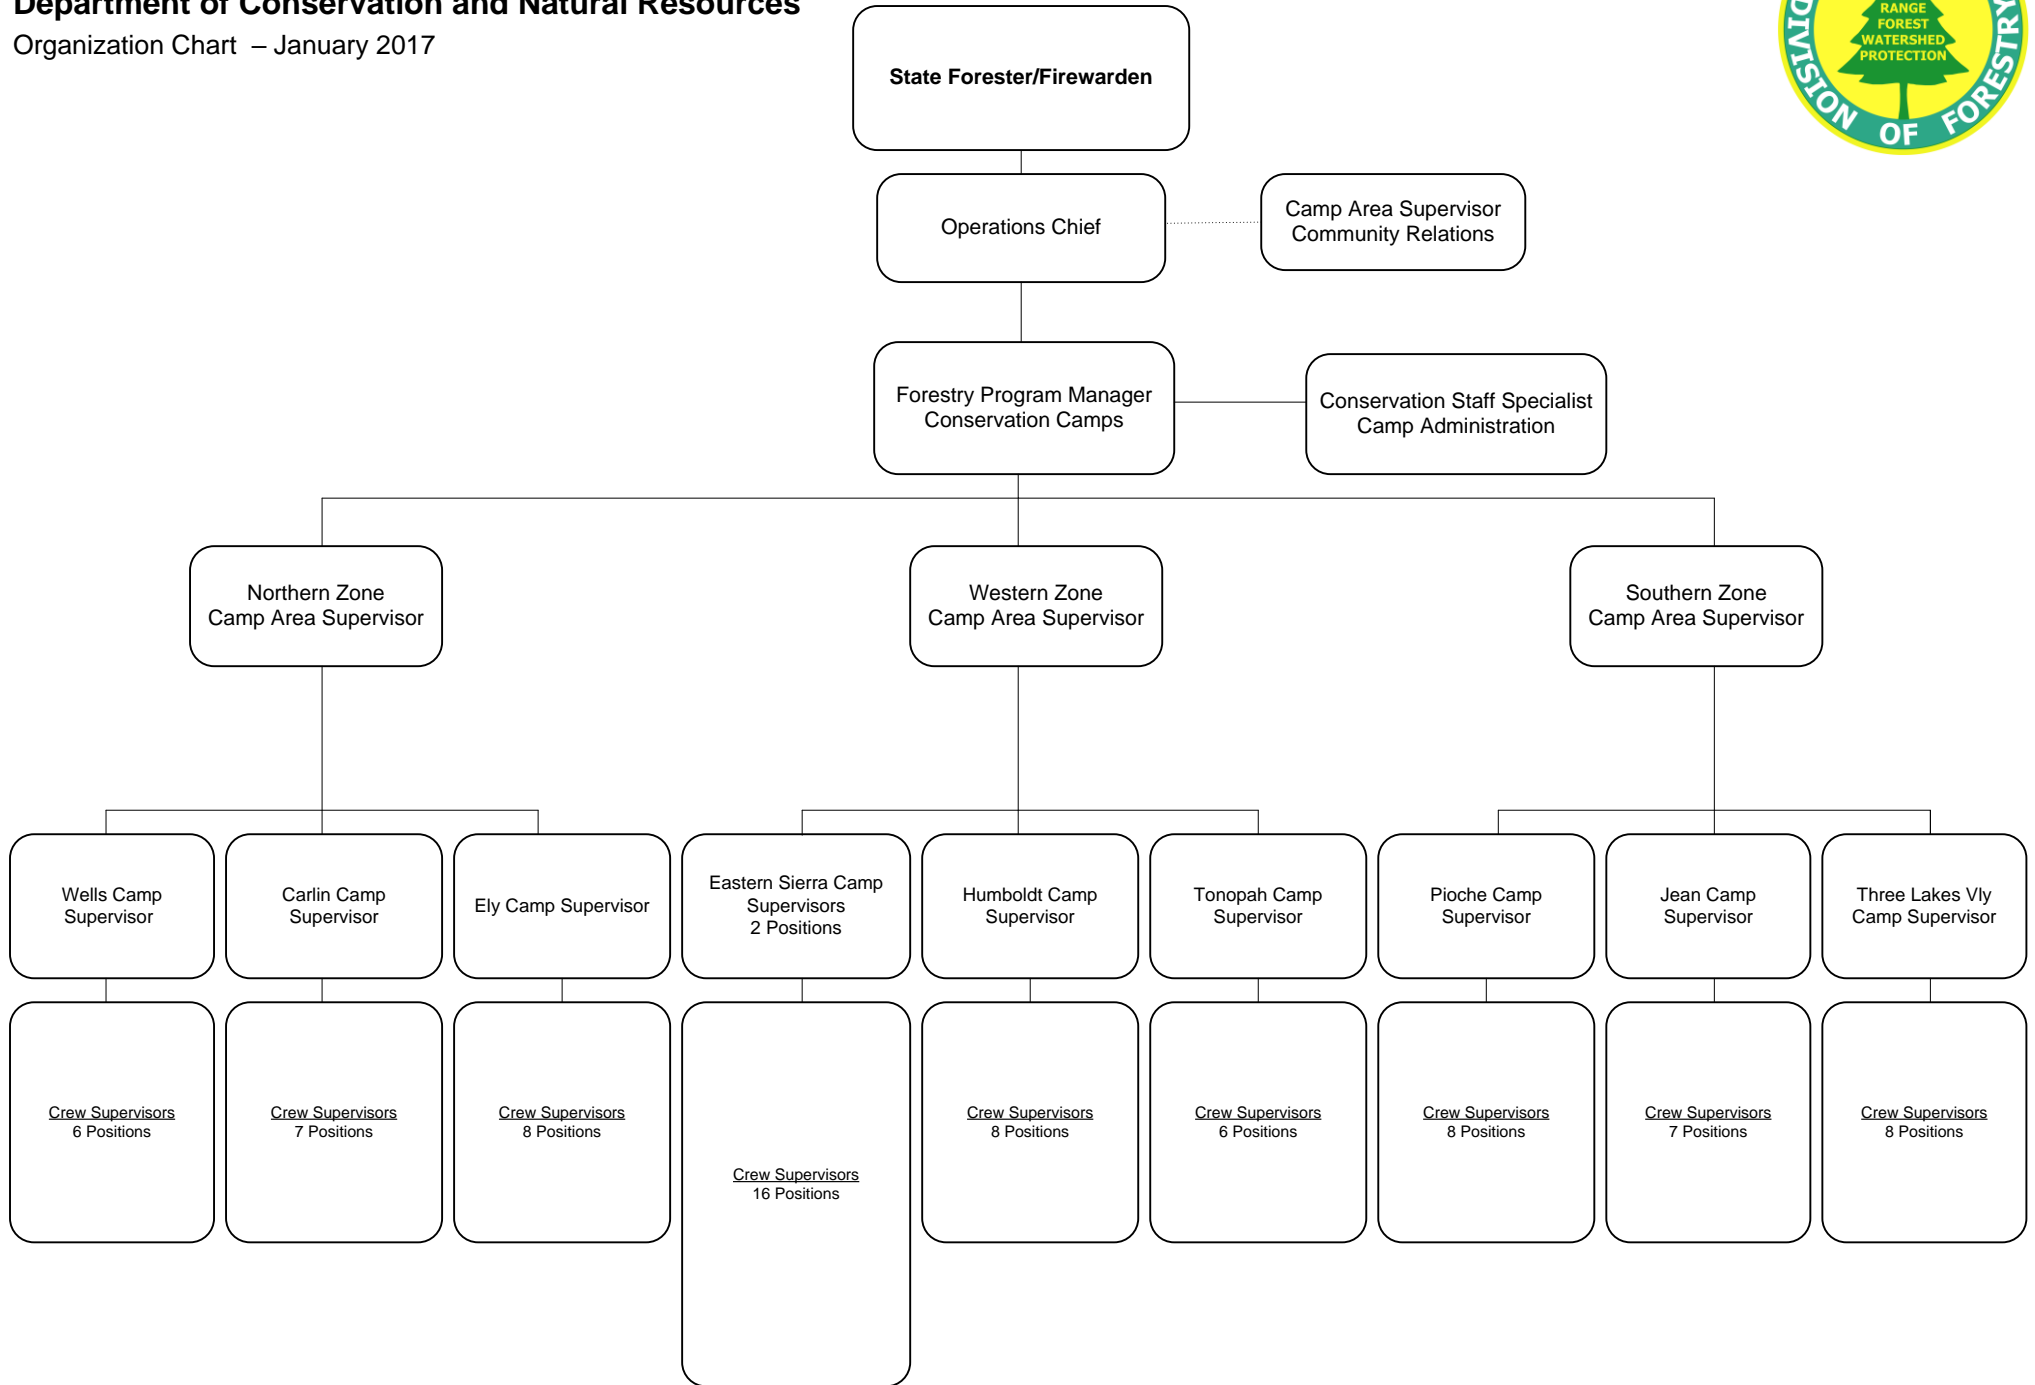

Division of Forestry - State Office
Department of Conservation and Natural Resources
 Organization Chart – January 2017

Division of Forestry - *Fiscal and Support*
Department of Conservation and Natural Resources
 Organization Chart – January 2017

Division of Forestry - *Fire and Air Operations*
Department of Conservation and Natural Resources
 Organization Chart – January 2017

Division of Forestry - Conservation Camp Program

Department of Conservation and Natural Resources

Organization Chart – January 2017

Division of Forestry - *Natural Resources*
Department of Conservation and Natural Resources
 Organization Chart – January 2017