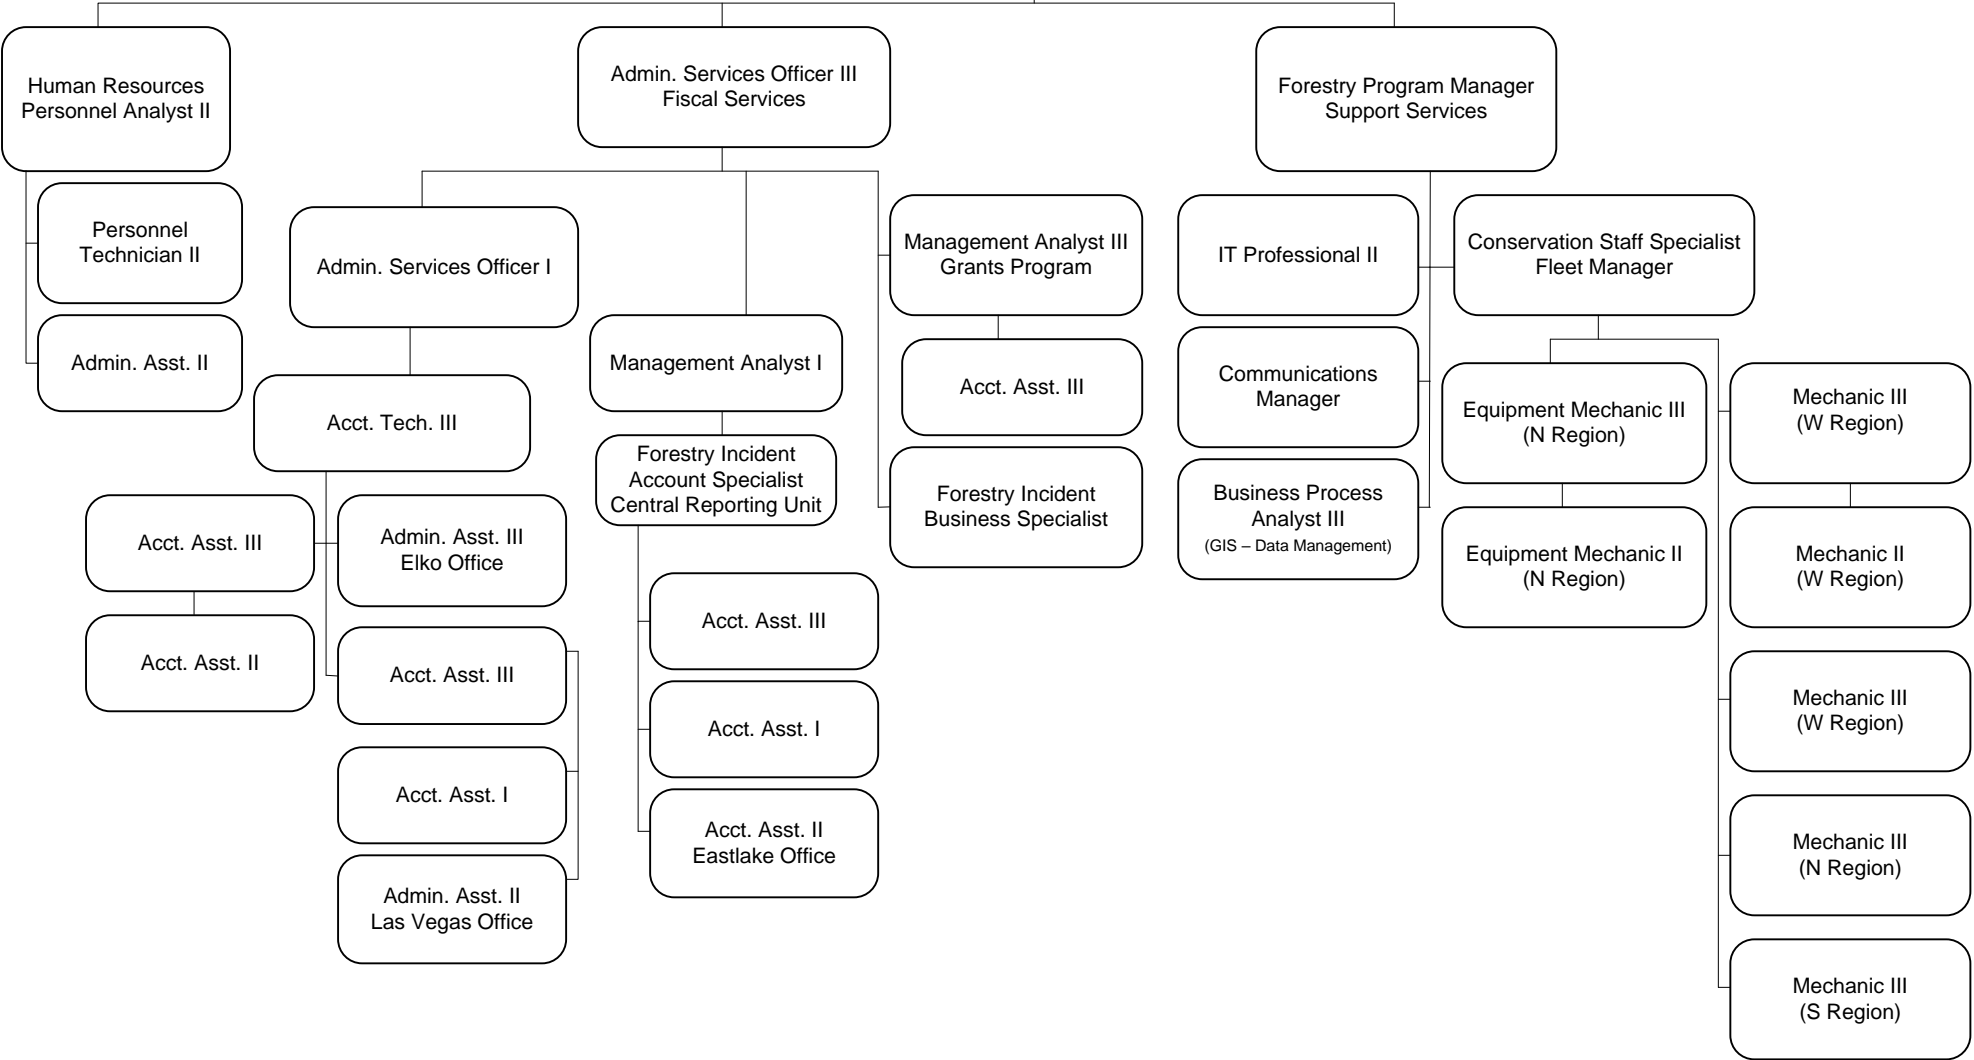

Division of Forestry - State Office
Department of Conservation and Natural Resources
 Organization Chart – January 2017

Division of Forestry - *Fiscal and Support*
Department of Conservation and Natural Resources
 Organization Chart – January 2017

Division of Forestry - *Fire and Air Operations*
Department of Conservation and Natural Resources
 Organization Chart – January 2017

Division of Forestry - Conservation Camp Program

Department of Conservation and Natural Resources

Organization Chart – January 2017

Division of Forestry - *Natural Resources*
Department of Conservation and Natural Resources
 Organization Chart – January 2017