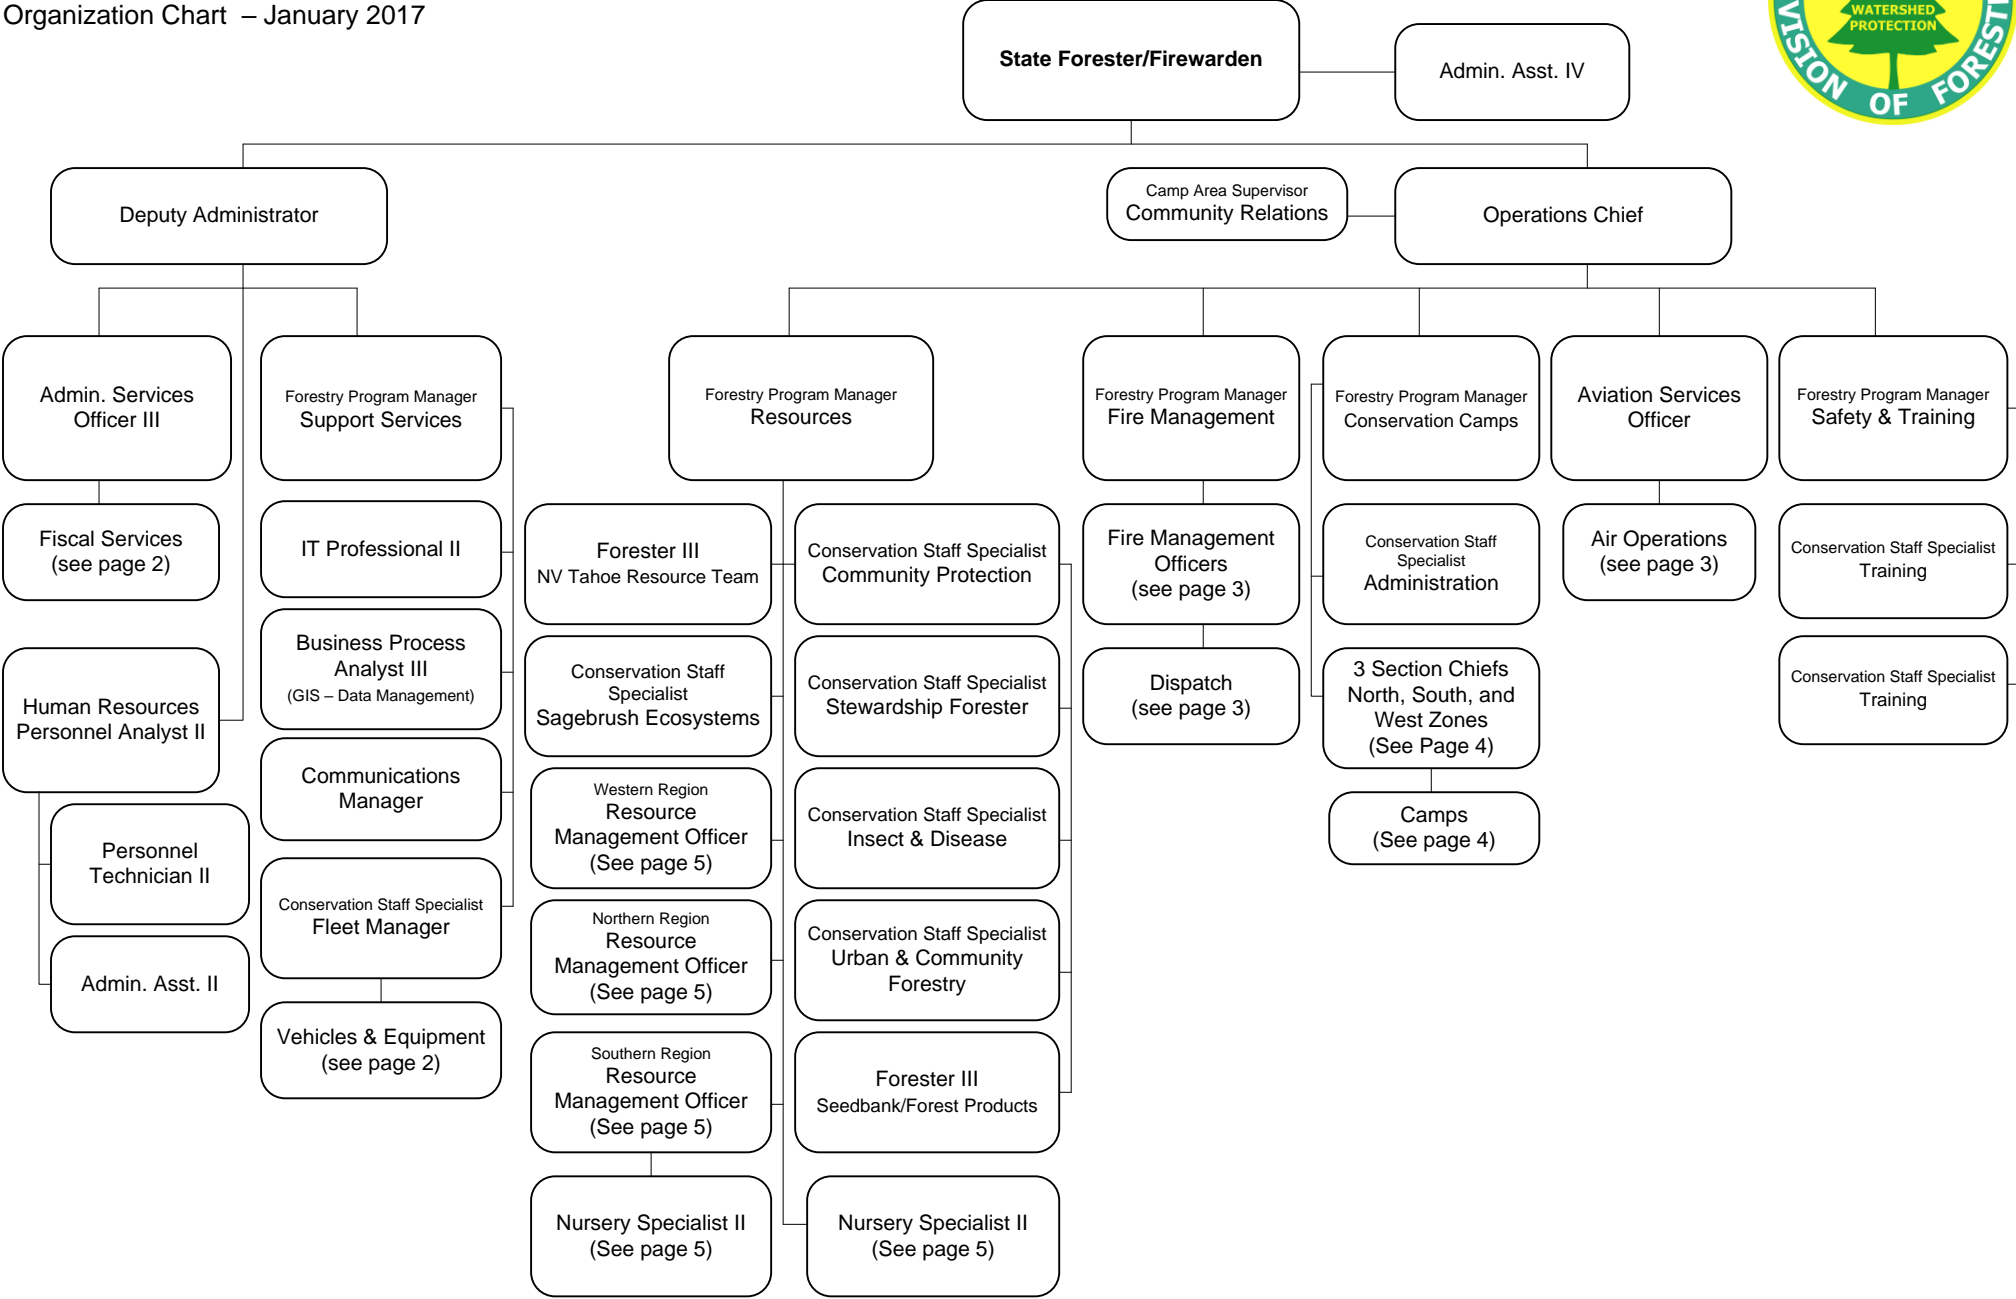

Division of Forestry - State Office
Department of Conservation and Natural Resources
 Organization Chart – January 2017

Division of Forestry - *Fiscal and Support*
Department of Conservation and Natural Resources
 Organization Chart – January 2017

Division of Forestry - *Fire and Air Operations*
Department of Conservation and Natural Resources
 Organization Chart – January 2017

Division of Forestry - Conservation Camp Program

Department of Conservation and Natural Resources

Organization Chart – January 2017

Division of Forestry - *Natural Resources*
Department of Conservation and Natural Resources
 Organization Chart – January 2017