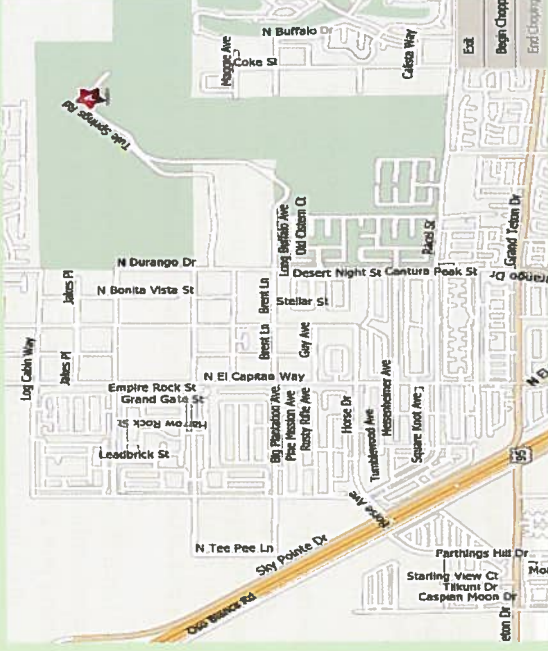

Directions: From Las Vegas, take Interstate 95 North to Durango Drive exit. Turn right on Durango Drive, and after approximately 1 1/2 miles, turn right on Brent to the City of Las Vegas Floyd Lamb Park at Tule Springs. No park fee required when going to the nursery, which is located behind the park. Drive through the park and turn left at the "Forestry Nursery" sign. (Maps from Yahoo)